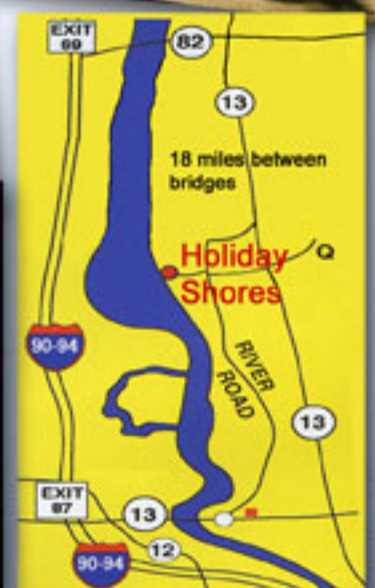

Nestled Along the Scenic Upper Dells River

DAILY & SEASONAL CAMPSITES: We offer relaxation along the river or wooded pine sites for: Tents, Trailers & RV's.

Also available for **RENTAL & SALES:** Hy-Line, Kropf & Forest River Trailers, Park Models & 12 Wides.

CAMPING MADE EASY: Fire Rings - Picnic Tables - Flush Toilets - Water Hook-Ups - Electric Hook-Ups - Free Hot Showers - Pull Through Sites

Sewer Sites - Black Topped Roads
Sanitary Dump Sites - Summer Storage Available

MOTEL UNITS: COLOR TV A/C & Heat - Complete Bath - Microwave - Refrigerator - Picnic area & Fire Ring Provided

HOUSEKEEPING COTTAGES: 2 Bedrooms - Living Room - A/C - Heat - Full Kitchen - Color TV - Complete Bath & Shower - Some Units with Porches, Patio or Fireplace

GUEST HOUSES: Like Motel Units without Bath (renters use bath house bathroom facilities)